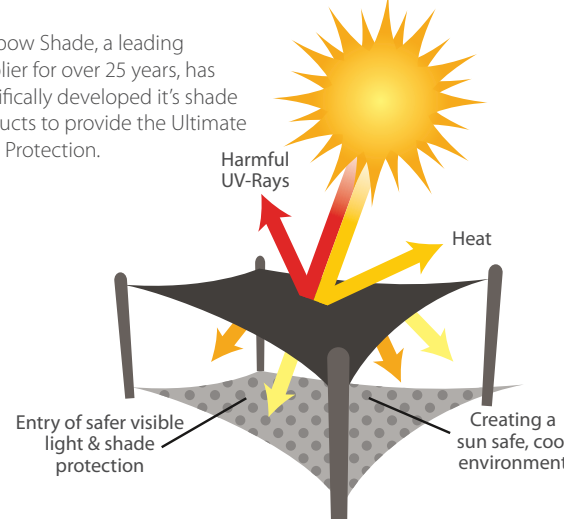

**Sunflower Yellow**  
UVR 94.7%  
SHADE 79.4%

**Eucalyptus**  
UVR 93.8%  
SHADE 90.6%

**Olive**  
UVR 95.1%  
SHADE 89.4%

**Gumleaf**  
UVR 98%  
SHADE 91%

THE ULTIMATE IN SOLAR PROTECTION

Rainbow Shade, a leading supplier for over 25 years, has specifically developed its shade products to provide the Ultimate Solar Protection.

SAFER FILTERED LIGHT TRANSMISSION